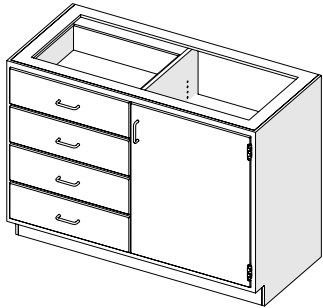

LAS-402(L/R) Hinged Single Left/Right Door/ (4) Drawer Base Cabinet

(1) Adjustable Shelf with 1" Spill Containment Lip

LAS-402R-483522

Sitting Height

Model	Width	Height	Depth
LAS-402L-302922	30"	29"	22"
LAS-402R-302922	30"	29"	22"
LAS-402L-362922	36"	29"	22"
LAS-402R-362922	36"	29"	22"
LAS-402L-422922	42"	29"	22"
LAS-402R-422922	42"	29"	22"
LAS-402L-482922	48"	29"	22"
LAS-402R-482922	48"	29"	22"

Standing Height

Model	Width	Height	Depth
LAS-402L-303522	30"	35"	22"
LAS-402R-303522	30"	35"	22"
LAS-402L-363522	36"	35"	22"
LAS-402R-363522	36"	35"	22"
LAS-402L-423522	42"	35"	22"
LAS-402R-423522	42"	35"	22"
LAS-402L-483522	48"	35"	22"
LAS-402R-483522	48"	35"	22"