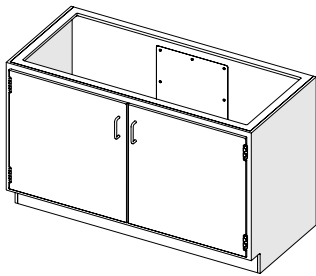

LAS-510S Hinged Double Door Sink Cabinet No Shelf

LAS-510S-482922

Sitting Height

Model
LAS-510S-302922
LAS-510S-362922
LAS-510S-422922
LAS-510S-482922

Width	Height	Depth
30"	29"	22"
36"	29"	22"
42"	29"	22"
48"	29"	22"

Standing Height

Model
LAS-510S-303522
LAS-510S-363522
LAS-510S-423522
LAS-510S-483522

Width	Height	Depth
30"	35"	22"
36"	35"	22"
42"	35"	22"
48"	35"	22"