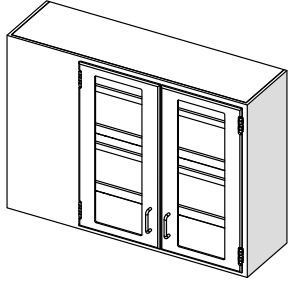

LAS-610(L/R)BG Hinged Framed Glazing Double Door Blind Corner Wall Cabinet

24" Tall Cabinet comes with (1) Fixed Shelf with 1" Spill Containment Lip
30" Tall Cabinet comes with (2) Fixed Shelves with 1" Spill Containment Lip
Note: Specify Left or Right Blind Corner area.

LAS-610LBG-303012