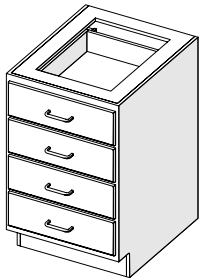

LAS-200 Basic (4) Drawer Base Cabinet

LAS-200-182922

Sitting Height

Model	Width	Height	Depth
LAS-200-182922	18"	29"	22"
LAS-200-242922	24"	29"	22"
LAS-200-302922	30"	29"	22"
LAS-200-362922	36"	29"	22"

Standing Height

Model	Width	Height	Depth
LAS-200-183522	18"	35"	22"
LAS-200-243522	24"	35"	22"
LAS-200-303522	30"	35"	22"
LAS-200-363522	36"	35"	22"