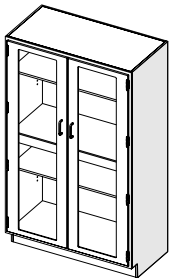

LAS-510G Hinged Framed Glazing Double Door 5 Foot Tall Cabinet

Shelves Have 1" Spill Containment Lip | (1) Fixed Shelf | (2) Adjustable Shelves

LAS-510-488418

Model

LAS-510G-306018
LAS-510G-366018
LAS-510G-426018
LAS-510G-486018

Width	Height	Depth
30"	60"	18"
36"	60"	18"
42"	60"	18"
48"	60"	18"