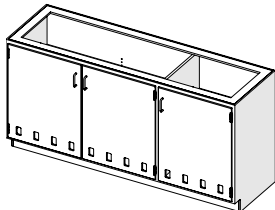

LAS-525RV-723522

Model

LAS-525V-723522

LAS-525V-723528

Width	Height	Depth
72"	35"	22"
72"	35"	28"

LAS-530V Vented 8 Foot Fume Hood 4 Door Base Cabinet

(1) Divider | (2) Adjustable Shelves with 1" Spill Containment | (2) Polypro Vents 2" FPT Half Couplings

**Note: Can Be Ordered With or Without Vents or Shelves