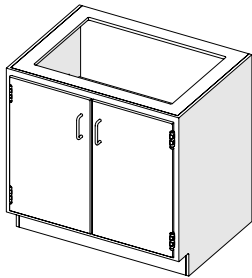

LAS-500R-182922

Sitting Height

Model
LAS-500L -182922
LAS-500R-182922
LAS-500L-242922
LAS-500R-242922

Width	Height	Depth
18"	29"	22"
18"	29"	22"
24"	29"	22"
24"	29"	22"

Standing Height

Model
LAS-500L -183522
LAS-500R-183522
LAS-500L-243522
LAS-500R-243522

Width	Height	Depth
18"	35"	22"
18"	35"	22"
24"	35"	22"
24"	35"	22"

LAS-510 Hinged Double Door Base Cabinet With Shelf

(1) Adjustable Shelf with 1" Spill Containment Lip

LAS-510-302922

Sitting Height

Model
LAS-510-302922
LAS-510-362922
LAS-510-422922
LAS-510-482922