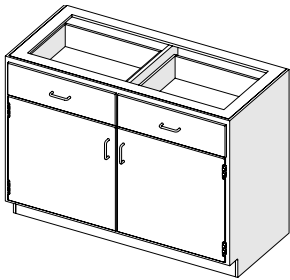

LAS-410 Hinged Solid Double Door With (2) Drawer Base Cabinet

LAS-410-483522

(1) Adjustable Shelf with 1" Spill Containment Lip

Sitting Height

Model
LAS-410-302922
LAS-410-362922
LAS-410-422922
LAS-410-482922

Width	Height	Depth
30"	29"	22"
36"	29"	22"
42"	29"	22"
48"	29"	22"

Standing Height

Model
LAS-410-303522
LAS-410-363522
LAS-410-423522
LAS-410-483522

Width	Height	Depth
30"	35"	22"
36"	35"	22"
42"	35"	22"
48"	35"	22"