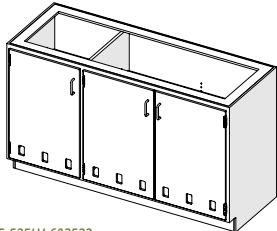

LAS-525LV-603522

24" Deep Work Surface Hood

Model

LAS-520V-603522

LAS-520(L/R)VS-603522

Width	Height	Depth
60"	35"	22"
60"	35"	22"

30" Deep Work Surface Hood

Model

LAS-510V-603528

LAS-525(L/R)VS-603528

Width	Height	Depth
60"	35"	28"
60"	35"	28"

LAS-525(L/R)V Vented 6 Foot Fume Hood 3 Door Base Cabinet

(1) Divider (Specify Side) | (2) Adjustable Shelves with 1" Spill Containment | (2) Polypro Vents 2" FPT Half Couplings

**Note: Can Be Ordered With or Without Vents or Shelves