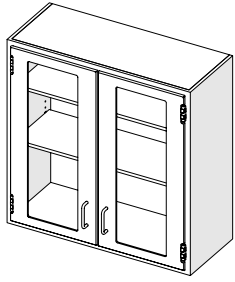

LAS-610G Hinged Framed Glazing Double Door Wall Cabinet

24" Tall Cabinet comes with (1) Adjustable Shelf with 1" Spill Containment Lip
30" Tall Cabinet comes with (2) Adjustable Shelves with 1" Spill Containment Lip

Model
LAS-610G-302412
LAS-610G-362412
LAS-610G-422412
LAS-610G-482412

Width	Height	Depth
30"	24"	12"
36"	24"	12"
42"	24"	12"
48"	24"	12"

Model
LAS-610G-303012
LAS-610G-363012
LAS-610G-423012
LAS-610G-483012

Width	Height	Depth
30"	30"	12"
36"	30"	12"
42"	30"	12"
48"	30"	12"

LAS-610G-303012