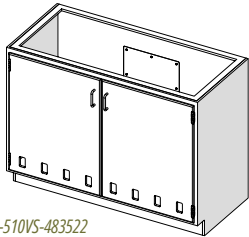

LAS-510V Vented Double Door 4 Foot Fume Hood Base Cabinet With Shelf

(1) Adjustable Shelf with 1" Spill Containment Lip | (1) Polypro Vent 2" FPT Half Coupling

LAS-510VS-483522

24" Deep Work Surface Hood

Model

LAS-510V-483522

LAS-510VS-483522

Width	Height	Depth
48"	35"	22"
48"	35"	22"

30" Deep Work Surface Hood

Model

LAS-510V-483528

LAS-510VS-483528

Width	Height	Depth
48"	35"	28"
48"	35"	28"

LAS-525(L/R)V Vented 5 Foot Fume Hood 3 Door Base Cabinet

(1) Divider (Specify Side) | (2) Adjustable Shelves with 1" Spill Containment | (2) Polypro Vents 2" FPT Half Couplings

**Note: Can Be Ordered With or Without Vents or Shelves