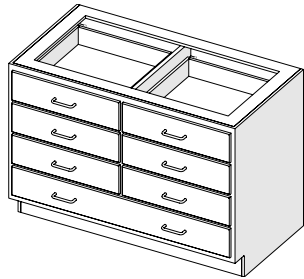

LAS-230 Combination (7) Drawer Base Cabinet

LAS-230-422922

Sitting Height

Model
LAS-230-302922
LAS-230-362922
LAS-230-422922
LAS-230-482922

Width	Height	Depth
30"	29"	22"
36"	29"	22"
42"	29"	22"
48"	29"	22"

Standing Height

Model
LAS-230-303522
LAS-230-363522
LAS-230-423522
LAS-230-483522

Width	Height	Depth
30"	35"	22"
36"	35"	22"
42"	35"	22"
48"	35"	22"