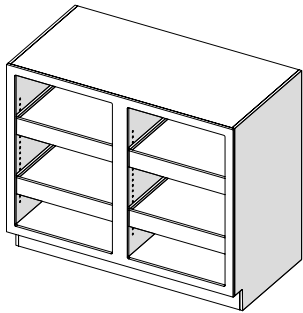

LAS-510V-428422

Model

LAS-510V-308422
 LAS-510V-368422
 LAS-510V-428422
 LAS-510V-488422

Width	Height	Depth
30"	84"	22"
36"	84"	22"
42"	84"	22"
48"	84"	22"

LAS-510N Open Shelf Bookcase Base Cabinet

LAS-510N-18 & LAS-510N-24 Models: (2) Adjustable Shelves with 1" Spill Containment Lip
 All Other Models: (4) Adjustable Shelves with 1" Spill Containment Lip