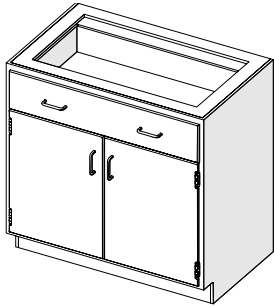

LAS-405 Hinged Solid Double Door With Single Drawer Base Cabinet

LAS-405-363522

(1) Adjustable Shelf with 1" Spill Containment Lip

Sitting Height

Model
LAS-405-302922
LAS-405-362922
LAS-405-422922
LAS-405-482922

Width	Height	Depth
30"	29"	22"
36"	29"	22"
42"	29"	22"
48"	29"	22"

Standing Height

Model
LAS-405-303522
LAS-405-363522
LAS-405-423522
LAS-405-483522

Width	Height	Depth
30"	35"	22"
36"	35"	22"
42"	35"	22"
48"	35"	22"