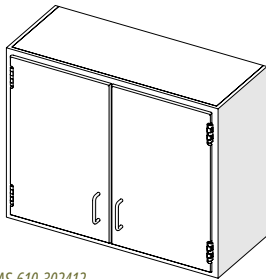

LAS-610 Hinged Solid Double Door Wall Cabinet

LAS-610-302412

24" Tall Cabinet comes with (1) Adjustable Shelf with 1" Spill Containment Lip
30" Tall Cabinet comes with (2) Adjustable Shelves with 1" Spill Containment Lip

Model
LAS-610-302412
LAS-610-362412
LAS-610-422412
LAS-610-482412

Width	Height	Depth
30"	24"	12"
36"	24"	12"
42"	24"	12"
48"	24"	12"

Model
LAS-610-303012
LAS-610-363012
LAS-610-423012
LAS-610-483012

Width	Height	Depth
30"	30"	12"
36"	30"	12"
42"	30"	12"
48"	30"	12"