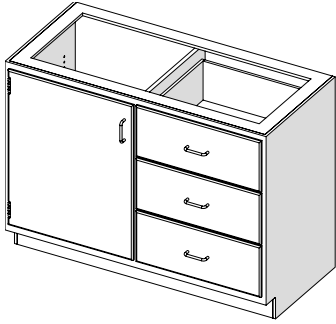

Width	Height	Depth
30"	29"	22"
36"	29"	22"
42"	29"	22"
48"	29"	22"

Standing Height

Model
LAS-410-303522
LAS-410-363522
LAS-410-423522
LAS-410-483522

Width	Height	Depth
30"	35"	22"
36"	35"	22"
42"	35"	22"
48"	35"	22"

LAS-401(L/R) Hinged Single Left/Right Door/ (3) Drawer Base Cabinet

(1) Adjustable Shelf with 1" Spill Containment Lip

LAS-401L-483522

Sitting Height

Model	Width	Height	Depth
LAS-401L-302922	30"	29"	22"
LAS-401R-302922	30"	29"	22"
LAS-401L-362922	36"	29"	22"
LAS-401R-362922	36"	29"	22"
LAS-401L-422922	42"	29"	22"
LAS-401R-422922	42"	29"	22"
LAS-401L-482922	48"	29"	22"
LAS-401R-482922	48"	29"	22"