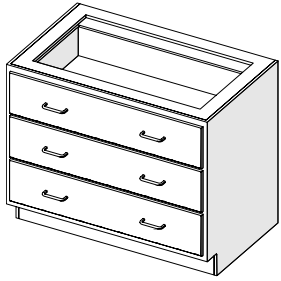

LAS-100 Basic (3) Drawer Base Cabinet

LAS-100-362922

Sitting Height

Model	Width	Height	Depth
LAS-100-182922	18"	29"	22"
LAS-100-242922	24"	29"	22"
LAS-100-302922	30"	29"	22"
LAS-100-362922	36"	29"	22"

Standing Height

Model	Width	Height	Depth
LAS-100-183522	18"	35"	22"
LAS-100-243522	24"	35"	22"
LAS-100-303522	30"	35"	22"
LAS-100-363522	36"	35"	22"