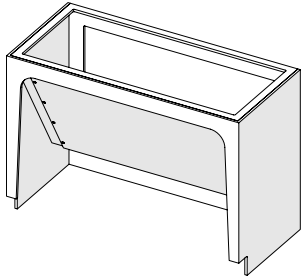

(1) Adjustable Shelf with 1" Spill Containment Lip | (1) Polypro Vent 2" FPT Half Coupling

Sitting Height

Model
LAS-510V-302922
LAS-510V-362922
LAS-510V-422922
LAS-510V-482922

Width	Height	Depth
30"	29"	22"
36"	29"	22"
42"	29"	22"
48"	29"	22"

Standing Height

Model
LAS-510V-303522
LAS-510V-363522
LAS-510V-423522
LAS-510V-483522

Width	Height	Depth
30"	35"	22"
36"	35"	22"
42"	35"	22"
48"	35"	22"

LAS-511S ADA Open Sink Cabinet With Angle Board

LAS-511S-483322