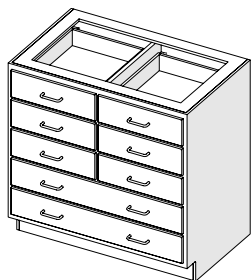

LAS-330 Combination (8) Drawer Base Cabinet

LAS-330-363522

Standing Height

Model
LAS-330-303522
LAS-330-363522
LAS-330-423522
LAS-330-483522

Width	Height	Depth
30"	35"	22"
36"	35"	22"
42"	35"	22"
48"	35"	22"