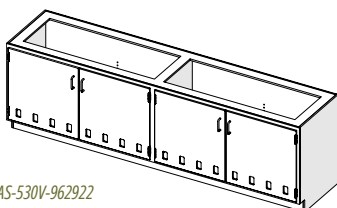

(1) Divider | (2) Adjustable Shelves with 1" Spill Containment | (2) Polypro Vents 2" FPT Half Couplings

**Note: Can Be Ordered With or Without Vents or Shelves

LAS-530V-962922

Model

LAS-530V-963522

LAS-530V-963528