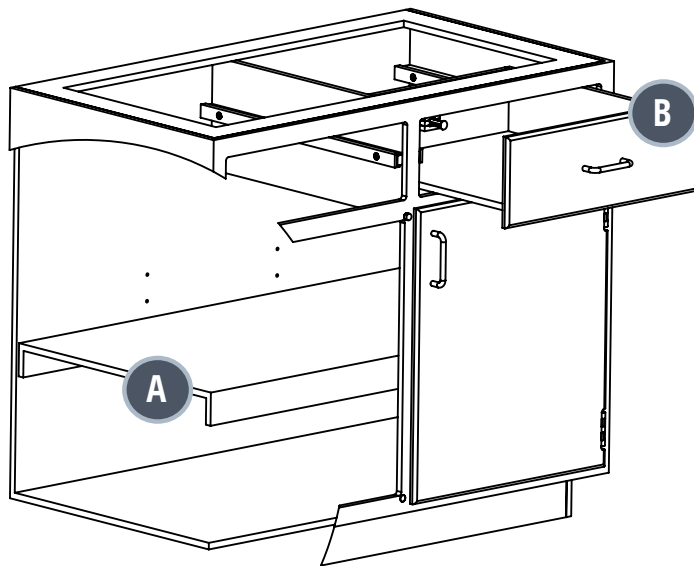

STANDARD FEATURES OF POLYPROPYLENE CASEWORK

MATERIAL: 1/2" thick, 100% stress-relieved virgin, white polypropylene.

CONSTRUCTION (A): Fully welded cabinet and drawer construction, sealed to contain spills.

HINGES & CLOSURE: Single-piece, polypropylene 5 knuckle hinges and fully-recessed magnetic closures.

DRAWERS (B): Single piece, polypropylene drawers with low-friction UHMW drawer guides.

UPPER CABINET: 12" deep by 24" or 30" tall, with polycarbonate windows or solid doors.

PULLS: Polypropylene pull handle.

SINK CABINETS: Removable plumbing access panel.

BASE CABINETS: 22" deep by 29"(sitting) or 35"(standing) not including countertop.

SHELVES: 1" spill containment provided on all shelves.

ADA-COMPLIANT: Most cabinets available 33" height.

Polypropylene drawers with UHMW drawer guides