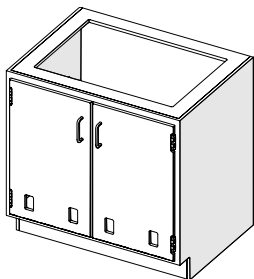

LAS-510V Vented Acid Storage Double Door Base Cabinet With Shelf

(1) Adjustable Shelf with 1" Spill Containment Lip | (1) Polypro Vent 2" FPT Half Coupling

Sitting Height

Model
LAS-510V-302922
LAS-510V-362922
LAS-510V-422922
LAS-510V-482922

Width	Height	Depth
30"	29"	22"
36"	29"	22"
42"	29"	22"
48"	29"	22"

Standing Height

Model
LAS-510V-303522
LAS-510V-363522
LAS-510V-423522
LAS-510V-483522

Width	Height	Depth
30"	35"	22"
36"	35"	22"
42"	35"	22"
48"	35"	22"