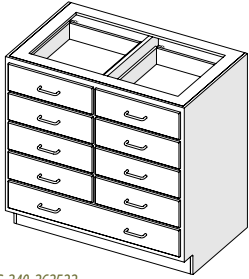

LAS-340 Combination (9) Drawer Base Cabinet

LAS-340-363522

Standing Height

Model	Width	Height	Depth
LAS-340-303522	30"	35"	22"
LAS-340-363522	36"	35"	22"
LAS-340-423522	42"	35"	22"
LAS-340-483522	48"	35"	22"