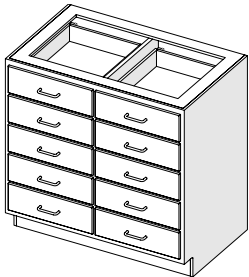

LAS-350 Side By Side (10 Drawer) Base Cabinet

LAS-350-363522

Standing Height

Model	Width	Height	Depth
LAS-350-303522	30"	35"	22"
LAS-350-363522	36"	35"	22"
LAS-350-423522	42"	35"	22"
LAS-350-483522	48"	35"	22"