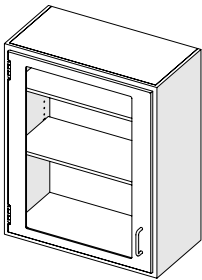

LAS-600(L/R)G Hinged Framed Glazing Single Door Wall Cabinet

LAS-600LG-243012-30

24" Tall Cabinet comes with (1) Adjustable Shelf with 1" Spill Containment Lip
30" Tall Cabinet comes with (2) Adjustable Shelves with 1" Spill Containment Lip

Model
LAS-600LG-182412
LAS-600RG-182412
LAS-600LG-183012
LAS-600RG-183012

Width	Height	Depth
18"	24"	12"
18"	24"	12"
18"	30"	12"
18"	30"	12"

Model
LAS-600LG-242412
LAS-600RG-242412
LAS-600LG-243012
LAS-600RG-243012

Width	Height	Depth
24"	24"	12"
24"	24"	12"
24"	30"	12"
24"	30"	12"