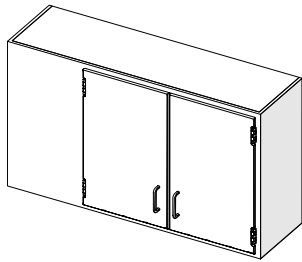

LAS-610(L/R)B Hinged Solid Double Door Blind Corner Wall Cabinet

24" Tall Cabinet comes with (1) Adjustable Shelf with 1" Spill Containment Lip
30" Tall Cabinet comes with (2) Adjustable Shelves with 1" Spill Containment Lip
Note: Specify Left or Right Blind Corner area.

Model
LAS-610LB-302412
LAS-610RB-302412
LAS-610LB-362412
LAS-610RB-362412
LAS-610LB-422412
LAS-610RB-422412
LAS-610LB-482412
LAS-610RB-482412

Width	Height	Depth
42"	24"	12"
42"	24"	12"
48"	24"	12"
48"	24"	12"
54"	24"	12"
54"	24"	12"
60"	24"	12"
60"	24"	12"

Model
LAS-610LB-303012
LAS-610RB-303012
LAS-610LB-363012
LAS-610RB-363012
LAS-610LB-423012
LAS-610RB-423012
LAS-610LB-483012
LAS-610RB-483012

Width	Height	Depth
42"	30"	12"
42"	30"	12"
48"	30"	12"
48"	30"	12"
54"	30"	12"
54"	30"	12"
60"	30"	12"
60"	30"	12"

LAS-610LB-302412