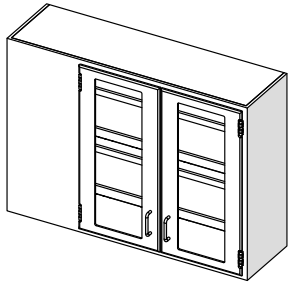

LAS-610(L/R)BG Hinged Framed Glazing Double Door Blind Corner Wall Cabinet

24" Tall Cabinet comes with (1) Fixed Shelf with 1" Spill Containment Lip
30" Tall Cabinet comes with (2) Fixed Shelves with 1" Spill Containment Lip
Note: Specify Left or Right Blind Corner area.

LAS-610L BG-303012