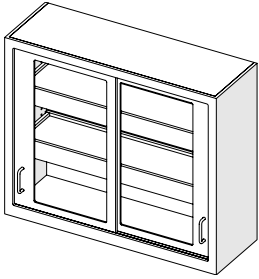

## LAS-610G Hinged Framed Glazing Double Door Wall Cabinet

24" Tall Cabinet comes with (1) Adjustable Shelf with 1" Spill Containment Lip  
 30" Tall Cabinet comes with (2) Adjustable Shelves with 1" Spill Containment Lip

Model
LAS-610G-302412
LAS-610G-362412
LAS-610G-422412
LAS-610G-482412

Width	Height	Depth
30"	24"	12"
36"	24"	12"
42"	24"	12"
48"	24"	12"

Model
LAS-610G-303012
LAS-610G-363012
LAS-610G-423012
LAS-610G-483012

## LAS-620G Framed Glazing Sliding Double Door Wall Cabinet

24" Tall Cabinet comes with (1) Adjustable Shelf with 1" Spill Containment Lip  
 30" Tall Cabinet comes with (2) Adjustable Shelves with 1" Spill Containment Lip  
 Note: Recessed handles not available on sliding doors