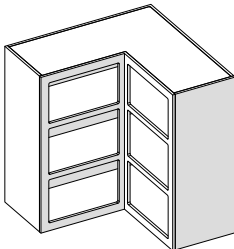

LAS-640N Single Open Shelf Corner Wall Cabinet

24" Tall Cabinet comes with (1) Fixed Shelf with 1" Spill Containment Lip
30" Tall Cabinet comes with (2) Fixed Shelves with 1" Spill Containment Lip

LAS-640N-163012

Model	Width	Height	Depth	Model	Width	Height	Depth
LAS-640N-122412	12"	24"	12"	LAS-640N-123012	12"	30"	12"
LAS-640N-162412	16"	24"	12"	LAS-640N-163012	16"	30"	12"

DISTRIBUTED BY: