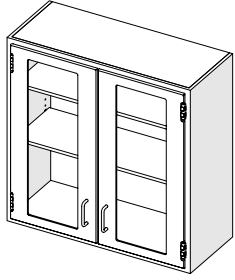

## LAS-620 Solid Sliding Double Door Wall Cabinet

LAS-620-303012

24" Tall Cabinet comes with (1) Adjustable Shelf with 1" Spill Containment Lip  
 30" Tall Cabinet comes with (2) Adjustable Shelves with 1" Spill Containment Lip  
 Note: Recessed handles not available on sliding doors

## LAS-610G Hinged Framed Glazing Double Door Wall Cabinet

24" Tall Cabinet comes with (1) Adjustable Shelf with 1" Spill Containment Lip  
 30" Tall Cabinet comes with (2) Adjustable Shelves with 1" Spill Containment Lip