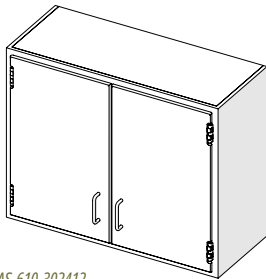

Width	Height	Depth
24"	24"	12"
24"	24"	12"
24"	30"	12"
24"	30"	12"

## LAS-600(L/R)G Hinged Framed Glazing Single Door Wall Cabinet

LAS-600LG-243012-30

24" Tall Cabinet comes with (1) Adjustable Shelf with 1" Spill Containment Lip  
 30" Tall Cabinet comes with (2) Adjustable Shelves with 1" Spill Containment Lip

Model
LAS-600LG-182412
LAS-600RG-182412
LAS-600LG-183012
LAS-600RG-183012

Width	Height	Depth
18"	24"	12"
18"	24"	12"
18"	30"	12"
18"	30"	12"

Model
LAS-600LG-242412
LAS-600RG-242412
LAS-600LG-243012
LAS-600RG-243012

## LAS-610 Hinged Solid Double Door Wall Cabinet

LAS-610-302412

24" Tall Cabinet comes with (1) Adjustable Shelf with 1" Spill Containment Lip  
 30" Tall Cabinet comes with (2) Adjustable Shelves with 1" Spill Containment Lip