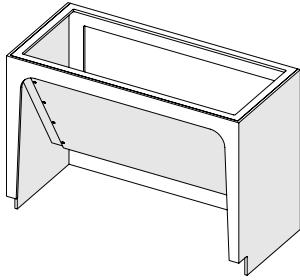

Standing Height

Model
LAS-510S-303522
LAS-510S-363522
LAS-510S-423522
LAS-510S-483522

Width	Height	Depth
30"	35"	22"
36"	35"	22"
42"	35"	22"
48"	35"	22"

LAS-510V Vented Acid Storage Double Door Base Cabinet With Shelf

(1) Adjustable Shelf with 1" Spill Containment Lip | (1) Polypro Vent 2" FPT Half Coupling

Sitting Height

Model
LAS-510V-302922
LAS-510V-362922
LAS-510V-422922
LAS-510V-482922

Width	Height	Depth
30"	29"	22"
36"	29"	22"
42"	29"	22"
48"	29"	22"

Standing Height

Model
LAS-510V-303522
LAS-510V-363522
LAS-510V-423522
LAS-510V-483522

Width	Height	Depth
30"	35"	22"
36"	35"	22"
42"	35"	22"
48"	35"	22"

LAS-511S ADA Open Sink Cabinet With Angle Board

LAS-511S-483322

- (1) Removable Angle Board
- (1) Removable Plumbing Access Panel

Model

- LAS-511S-303322
- LAS-511S-363322
- LAS-511S-423322
- LAS-511S-483322

Width	Height	Depth
30"	33"	22"
36"	33"	22"
42"	33"	22"
48"	33"	22"