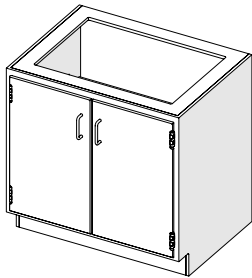

BASE, SINK, VENTED, AND TALL CABINETS

ABOUT

LAS manufactures multiple variations of standard base cabinets to accommodate countertops, sinks, plumbing, internal ventilation, and fume hoods. All cabinet doors are fastened with single-piece, recessed knuckle hinges and single piece polypropylene pulls. The internal, adjustable shelves are reversible, engineered for a one inch spill containment or a traditional flat surface. Standard base cabinets are available in sitting, standing and ADA compliant heights. The LAS tall cabinets range in height from five to seven feet high. Custom configurations and sizes are available and welcomed.

Pictured With Optional Recessed Handles

Pictured With Optional Recessed Handles

Pictured With Optional Recessed Handles

LAS-500(L/R) Left/Right Hinged Full Door Base Cabinet With Shelf

Left or Right Hinged | (1) Adjustable Shelf with 1" Spill Containment Lip

LAS-500R-182922

Sitting Height

Model
LAS-500L -182922
LAS-500R-182922
LAS-500L-242922
LAS-500R-242922

Width	Height	Depth
18"	29"	22"
18"	29"	22"
24"	29"	22"
24"	29"	22"

Standing Height

Model
LAS-500L -183522
LAS-500R-183522
LAS-500L-243522
LAS-500R-243522

Width	Height	Depth
18"	35"	22"
18"	35"	22"
24"	35"	22"
24"	35"	22"

LAS-510 Hinged Double Door Base Cabinet With Shelf

(1) Adjustable Shelf with 1" Spill Containment Lip

LAS-510-302922

Sitting Height

Model
LAS-510-302922
LAS-510-362922
LAS-510-422922
LAS-510-482922