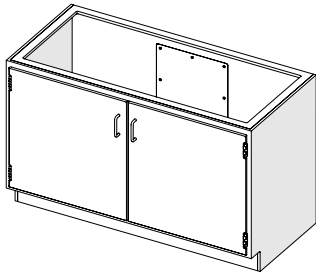

LAS-500R-182922

Sitting Height

Model
LAS-500L -182922
LAS-500R-182922
LAS-500L-242922
LAS-500R-242922

Width	Height	Depth
18"	29"	22"
18"	29"	22"
24"	29"	22"
24"	29"	22"

Standing Height

Model
LAS-500L -183522
LAS-500R-183522
LAS-500L-243522
LAS-500R-243522

Width	Height	Depth
18"	35"	22"
18"	35"	22"
24"	35"	22"
24"	35"	22"

LAS-510 Hinged Double Door Base Cabinet With Shelf

(1) Adjustable Shelf with 1" Spill Containment Lip

LAS-510-302922

Sitting Height

Model
LAS-510-302922
LAS-510-362922
LAS-510-422922
LAS-510-482922

Width	Height	Depth
30"	29"	22"
36"	29"	22"
42"	29"	22"
48"	29"	22"

Standing Height

Model
LAS-510-303522
LAS-510-363522
LAS-510-423522
LAS-510-483522

Width	Height	Depth
30"	35"	22"
36"	35"	22"
42"	35"	22"
48"	35"	22"

LAS-510S Hinged Double Door Sink Cabinet No Shelf

LAS-510S-482922

Sitting Height

Model
LAS-510S-302922
LAS-510S-362922
LAS-510S-422922
LAS-510S-482922

Width	Height	Depth
30"	29"	22"
36"	29"	22"
42"	29"	22"
48"	29"	22"