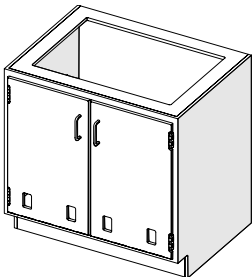

Width	Height	Depth
18"	35"	22"
18"	35"	22"
24"	35"	22"
24"	35"	22"

LAS-510 Hinged Double Door Base Cabinet With Shelf

(1) Adjustable Shelf with 1" Spill Containment Lip

LAS-510-302922

Sitting Height

Model
LAS-510-302922
LAS-510-362922
LAS-510-422922
LAS-510-482922

LAS-510S Hinged Double Door Sink Cabinet No Shelf

LAS-510S-482922

Sitting Height

Model
LAS-510S-302922
LAS-510S-362922
LAS-510S-422922
LAS-510S-482922

Width	Height	Depth
30"	29"	22"
36"	29"	22"
42"	29"	22"
48"	29"	22"

Standing Height

Model
LAS-510S-303522
LAS-510S-363522
LAS-510S-423522
LAS-510S-483522

Width	Height	Depth
30"	35"	22"
36"	35"	22"
42"	35"	22"
48"	35"	22"

LAS-510V Vented Acid Storage Double Door Base Cabinet With Shelf

(1) Adjustable Shelf with 1" Spill Containment Lip | (1) Polypro Vent 2" FPT Half Coupling

Sitting Height

Model
LAS-510V-302922
LAS-510V-362922
LAS-510V-422922
LAS-510V-482922

Width	Height	Depth
30"	29"	22"
36"	29"	22"
42"	29"	22"
48"	29"	22"