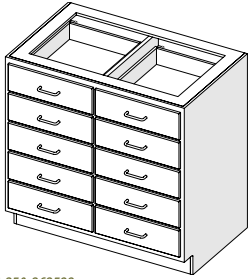

LAS-350 Side By Side (10 Drawer) Base Cabinet

LAS-350-363522

Standing Height

Model	Width	Height	Depth
LAS-350-303522	30"	35"	22"
LAS-350-363522	36"	35"	22"
LAS-350-423522	42"	35"	22"
LAS-350-483522	48"	35"	22"