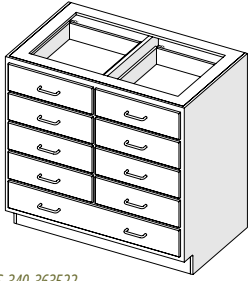

LAS-340 Combination (9) Drawer Base Cabinet

LAS-340-363522

Standing Height

Model	Width	Height	Depth
LAS-340-303522	30"	35"	22"
LAS-340-363522	36"	35"	22"
LAS-340-423522	42"	35"	22"
LAS-340-483522	48"	35"	22"