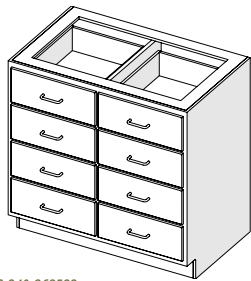

LAS-240 Side By Side (8 Drawer) Drawer Base Cabinet

LAS-240-363522

Sitting Height

Model
LAS-240-302922
LAS-240-362922
LAS-240-422922
LAS-240-482922

Width	Height	Depth
30"	29"	22"
36"	29"	22"
42"	29"	22"
48"	29"	22"

Standing Height

Model
LAS-240-303522
LAS-240-363522
LAS-240-423522
LAS-240-483522

Width	Height	Depth
30"	35"	22"
36"	35"	22"
42"	35"	22"
48"	35"	22"