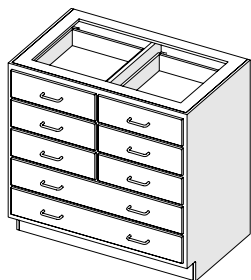

LAS-330 Combination (8) Drawer Base Cabinet

LAS-330-363522

Standing Height

Model
LAS-330-303522
LAS-330-363522
LAS-330-423522
LAS-330-483522

Width	Height	Depth
30"	35"	22"
36"	35"	22"
42"	35"	22"
48"	35"	22"