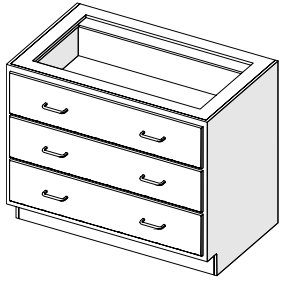

BASE CABINETS WITH DRAWERS

Pictured With Optional Recessed Handles

ABOUT

LAS drawer only base cabinets consist of standard configurations from three drawer up to nine drawer combination cabinets. All LAS base cabinets are available in sitting, standing and ADA compliant heights. LAS uses low friction drawer guides/glides material for effortless operation. LAS also offers an optional soft-close mechanism, allowing the drawers to close silently and smoothly. Custom configurations and sizes are available and welcomed.

877.410.4910

info@labairesystems.com

www.labairesystems.com

877.410.4910

info@labairesystems.com

www.labairesystems.com

LAS-100 Basic (3) Drawer Base Cabinet

LAS-100-362922

Sitting Height

Model	Width	Height	Depth
LAS-100-182922	18"	29"	22"
LAS-100-242922	24"	29"	22"
LAS-100-302922	30"	29"	22"
LAS-100-362922	36"	29"	22"

Standing Height

Model	Width	Height	Depth
LAS-100-183522	18"	35"	22"
LAS-100-243522	24"	35"	22"
LAS-100-303522	30"	35"	22"
LAS-100-363522	36"	35"	22"

LAS-200 Basic (4) Drawer Base Cabinet

LAS-200-182922

Sitting Height

Model	Width	Height	Depth
LAS-200-182922	18"	29"	22"
LAS-200-242922	24"	29"	22"
LAS-200-302922	30"	29"	22"
LAS-200-362922	36"	29"	22"

Standing Height