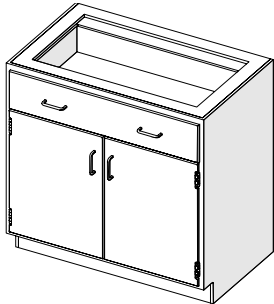

### ABOUT

LAS drawer/door combination base cabinets come with multiple standard configurations of doors(single or double) with up to four drawers. All cabinet doors are fastened with single-piece, recessed knuckle hinges and feature single piece polypropylene pulls. The internal shelves are removeable, adjustable by height and reversible, engineered with a one inch spill containment or a traditional flat surface. Standard base cabinets are available in sitting, standing and ADA compliant heights. LAS uses low friction drawer guides/glides material for effortless operation. LAS also offers an optional soft-close mechanism, allowing the drawers to close silently and smoothly. Custom configurations and sizes are available and welcomed.

## LAS-400(L/R) Hinged Solid Single Left/Right — Door/Drawer Base Cabinet

LAS-400R-183522

(1) Adjustable Shelf with 1" Spill Containment Lip

### Sitting Height

Model
LAS-400L-182922
LAS-400R-182922
LAS-400L-242922
LAS-400R-242922

Width	Height	Depth
18"	29"	22"
18"	29"	22"
24"	29"	22"
24"	29"	22"

## LAS-405 Hinged Solid Double Door With Single Drawer Base Cabinet

LAS-405-363522

(1) Adjustable Shelf with 1" Spill Containment Lip