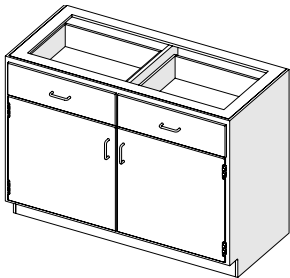

## LAS-405 Hinged Solid Double Door With Single Drawer Base Cabinet

LAS-405-363522

(1) Adjustable Shelf with 1" Spill Containment Lip

### Sitting Height

Model
LAS-405-302922
LAS-405-362922
LAS-405-422922
LAS-405-482922

Width	Height	Depth
30"	29"	22"
36"	29"	22"
42"	29"	22"
48"	29"	22"

### Standing Height

Model
LAS-405-303522
LAS-405-363522
LAS-405-423522
LAS-405-483522

Width	Height	Depth
30"	35"	22"
36"	35"	22"
42"	35"	22"
48"	35"	22"

## LAS-410 Hinged Solid Double Door With (2) Drawer Base Cabinet

LAS-410-483522

(1) Adjustable Shelf with 1" Spill Containment Lip