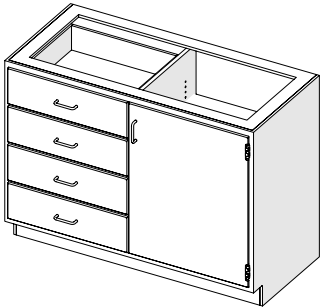

LAS-402(L/R) Hinged Single Left/Right Door/ (4) Drawer Base Cabinet

(1) Adjustable Shelf with 1" Spill Containment Lip

LAS-402R-483522

Sitting Height

Model	Width	Height	Depth
LAS-402L-302922	30"	29"	22"
LAS-402R-302922	30"	29"	22"
LAS-402L-362922	36"	29"	22"
LAS-402R-362922	36"	29"	22"
LAS-402L-422922	42"	29"	22"
LAS-402R-422922	42"	29"	22"
LAS-402L-482922	48"	29"	22"
LAS-402R-482922	48"	29"	22"

Standing Height

Model	Width	Height	Depth
LAS-402L-303522	30"	35"	22"
LAS-402R-303522	30"	35"	22"
LAS-402L-363522	36"	35"	22"
LAS-402R-363522	36"	35"	22"
LAS-402L-423522	42"	35"	22"
LAS-402R-423522	42"	35"	22"
LAS-402L-483522	48"	35"	22"
LAS-402R-483522	48"	35"	22"