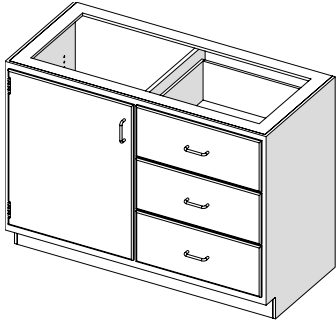

LAS-401(L/R) Hinged Single Left/Right Door/ (3) Drawer Base Cabinet

(1) Adjustable Shelf with 1" Spill Containment Lip

LAS-401L-483522

Sitting Height

Model	Width	Height	Depth
LAS-401L-302922	30"	29"	22"
LAS-401R-302922	30"	29"	22"
LAS-401L-362922	36"	29"	22"
LAS-401R-362922	36"	29"	22"
LAS-401L-422922	42"	29"	22"
LAS-401R-422922	42"	29"	22"
LAS-401L-482922	48"	29"	22"
LAS-401R-482922	48"	29"	22"

Standing Height

Model	Width	Height	Depth
LAS-401L-303522	30"	35"	22"
LAS-401R-303522	30"	35"	22"
LAS-401L-363522	36"	35"	22"
LAS-401R-363522	36"	35"	22"
LAS-401L-423522	42"	35"	22"
LAS-401R-423522	42"	35"	22"
LAS-401L-483522	48"	35"	22"
LAS-401R-483522	48"	35"	22"