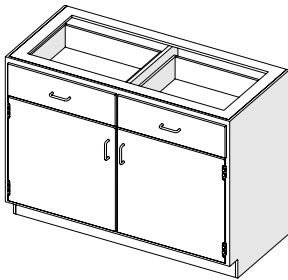

Standing Height

Model	Width	Height	Depth
LAS-400L-183522	18"	35"	22"
LAS-400R-183522	18"	35"	22"
LAS-400L-243522	24"	35"	22"
LAS-400R-243522	24"	35"	22"

LAS-405 Hinged Solid Double Door With Single Drawer Base Cabinet

LAS-405-363522

(1) Adjustable Shelf with 1" Spill Containment Lip

Sitting Height

Model	Width	Height	Depth
LAS-405-302922	30"	29"	22"
LAS-405-362922	36"	29"	22"
LAS-405-422922	42"	29"	22"
LAS-405-482922	48"	29"	22"

Standing Height

Model	Width	Height	Depth
LAS-405-303522	30"	35"	22"
LAS-405-363522	36"	35"	22"
LAS-405-423522	42"	35"	22"
LAS-405-483522	48"	35"	22"

LAS-410 Hinged Solid Double Door With (2) Drawer Base Cabinet

LAS-410-483522

(1) Adjustable Shelf with 1" Spill Containment Lip

Sitting Height

Model	Width	Height	Depth
LAS-410-302922	30"	29"	22"
LAS-410-362922	36"	29"	22"
LAS-410-422922	42"	29"	22"
LAS-410-482922	48"	29"	22"