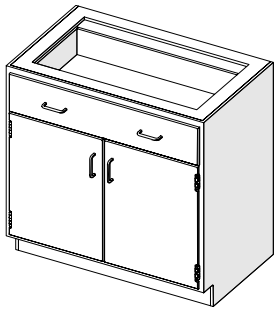

BASE CABINETS WITH DRAWERS & DOORS

Pictured With Optional Recessed Handles

ABOUT

LAS drawer/door combination base cabinets come with multiple standard configurations of doors (single or double) with up to four drawers. All cabinet doors are fastened with single-piece, recessed knuckle hinges and feature single piece polypropylene pulls. The internal shelves are removeable, adjustable by height and reversible, engineered with a one inch spill containment or a traditional flat surface. Standard base cabinets are available in sitting, standing and ADA compliant heights. LAS uses low friction drawer guides/glides material for effortless operation. LAS also offers an optional soft-close mechanism, allowing the drawers to close silently and smoothly. Custom configurations and sizes are available and welcomed.

LAS-400(L/R) Hinged Solid Single Left/Right — Door/Drawer Base Cabinet

LAS-400R-183522

(1) Adjustable Shelf with 1" Spill Containment Lip

Sitting Height

Model	Width	Height	Depth
LAS-400L-182922	18"	29"	22"
LAS-400R-182922	18"	29"	22"
LAS-400L-242922	24"	29"	22"
LAS-400R-242922	24"	29"	22"

Standing Height

Model	Width	Height	Depth
LAS-400L-183522	18"	35"	22"
LAS-400R-183522	18"	35"	22"
LAS-400L-243522	24"	35"	22"
LAS-400R-243522	24"	35"	22"

LAS-405 Hinged Solid Double Door With Single Drawer Base Cabinet

LAS-405-363522

(1) Adjustable Shelf with 1" Spill Containment Lip

Sitting Height

Model	Width	Height	Depth
LAS-405-302922	30"	29"	22"
LAS-405-362922	36"	29"	22"
LAS-405-422922	42"	29"	22"
LAS-405-482922	48"	29"	22"