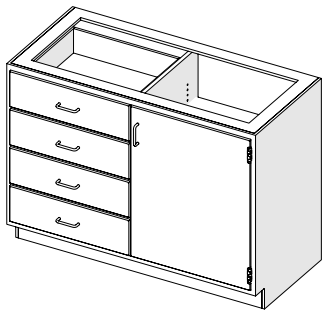

LAS-402(L/R) Hinged Single Left/Right Door/ (4) Drawer Base Cabinet

(1) Adjustable Shelf with 1" Spill Containment Lip

LAS-402R-483522

Sitting Height

Model	Width	Height	Depth
LAS-402L-302922	30"	29"	22"
LAS-402R-302922	30"	29"	22"
LAS-402L-362922	36"	29"	22"
LAS-402R-362922	36"	29"	22"
LAS-402L-422922	42"	29"	22"
LAS-402R-422922	42"	29"	22"
LAS-402L-482922	48"	29"	22"
LAS-402R-482922	48"	29"	22"

Standing Height

Model	Width	Height	Depth
LAS-402L-303522	30"	35"	22"
LAS-402R-303522	30"	35"	22"
LAS-402L-363522	36"	35"	22"
LAS-402R-363522	36"	35"	22"
LAS-402L-423522	42"	35"	22"
LAS-402R-423522	42"	35"	22"
LAS-402L-483522	48"	35"	22"
LAS-402R-483522	48"	35"	22"