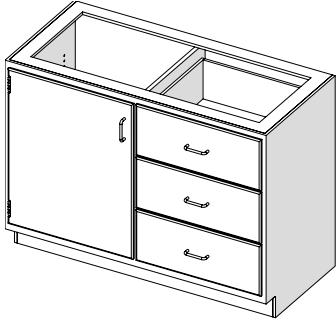

Standing Height

Model	Width	Height	Depth
LAS-405-303522	30"	35"	22"
LAS-405-363522	36"	35"	22"
LAS-405-423522	42"	35"	22"
LAS-405-483522	48"	35"	22"

LAS-410 Hinged Solid Double Door With (2) Drawer Base Cabinet

LAS-410-483522

(1) Adjustable Shelf with 1" Spill Containment Lip

Sitting Height

Model	Width	Height	Depth
LAS-410-302922	30"	29"	22"
LAS-410-362922	36"	29"	22"
LAS-410-422922	42"	29"	22"
LAS-410-482922	48"	29"	22"

Standing Height

Model	Width	Height	Depth
LAS-410-303522	30"	35"	22"
LAS-410-363522	36"	35"	22"
LAS-410-423522	42"	35"	22"
LAS-410-483522	48"	35"	22"

LAS-401(L/R) Hinged Single Left/Right Door/ (3) Drawer Base Cabinet

(1) Adjustable Shelf with 1" Spill Containment Lip

LAS-401L-483522

Sitting Height

Model	Width	Height	Depth
LAS-401L-302922	30"	29"	22"
LAS-401R-302922	30"	29"	22"
LAS-401L-362922	36"	29"	22"
LAS-401R-362922	36"	29"	22"
LAS-401L-422922	42"	29"	22"
LAS-401R-422922	42"	29"	22"
LAS-401L-482922	48"	29"	22"
LAS-401R-482922	48"	29"	22"