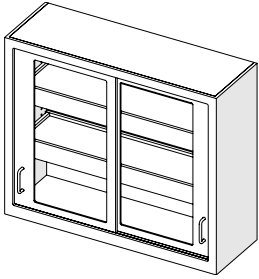

LAS-610G Hinged Framed Glazing Double Door Wall Cabinet

24" Tall Cabinet comes with (1) Adjustable Shelf with 1" Spill Containment Lip
 30" Tall Cabinet comes with (2) Adjustable Shelves with 1" Spill Containment Lip

LAS-610G-303012

LAS-620G Framed Glazing Sliding Double Door Wall Cabinet

24" Tall Cabinet comes with (1) Adjustable Shelf with 1" Spill Containment Lip
 30" Tall Cabinet comes with (2) Adjustable Shelves with 1" Spill Containment Lip
 Note: Recessed handles not available on sliding doors