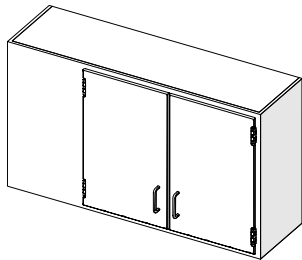

LAS-610G Hinged Framed Glazing Double Door Wall Cabinet

24" Tall Cabinet comes with (1) Adjustable Shelf with 1" Spill Containment Lip
 30" Tall Cabinet comes with (2) Adjustable Shelves with 1" Spill Containment Lip

LAS-610G-303012

LAS-620G Framed Glazing Sliding Double Door Wall Cabinet

24" Tall Cabinet comes with (1) Adjustable Shelf with 1" Spill Containment Lip
 30" Tall Cabinet comes with (2) Adjustable Shelves with 1" Spill Containment Lip
 Note: Recessed handles not available on sliding doors

Model	Width	Height	Depth	Model	Width	Height	Depth
LAS-620G-302412	30"	24"	12"	LAS-620G-303012	30"	30"	12"
LAS-620G-362412	36"	24"	12"	LAS-620G-363012	36"	30"	12"
LAS-620G-422412	42"	24"	12"	LAS-620G-423012	42"	30"	12"
LAS-620G-482412	48"	24"	12"	LAS-620G-483012	48"	30"	12"

LAS-620G-363012

LAS-610(L/R)B Hinged Solid Double Door Blind Corner Wall Cabinet

24" Tall Cabinet comes with (1) Adjustable Shelf with 1" Spill Containment Lip
 30" Tall Cabinet comes with (2) Adjustable Shelves with 1" Spill Containment Lip
 Note: Specify Left or Right Blind Corner area.