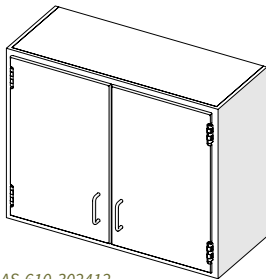

WALL CABINETS & SHELVING

ABOUT

LAS wall cabinets are single piece construction with single-piece, recessed knuckle hinges and polypropylene pulls. The internal, adjustable shelves are reversible, engineered with a one inch spill containment or a traditional flat surface. All cabinets come with either solid door or polycarbonate glazing, and adjustable shelves with one inch spill containment. Standard wall cabinets are available 12 inches deep and either 24 inches or 30 inches tall. Custom configurations and sizes are available and welcomed.

LAS-600(L/R)G Hinged Framed Glazing Single Door Wall Cabinet

LAS-600LG-243012-30

24" Tall Cabinet comes with (1) Adjustable Shelf with 1" Spill Containment Lip
 30" Tall Cabinet comes with (2) Adjustable Shelves with 1" Spill Containment Lip

Model	Width	Height	Depth	Model	Width	Height	Depth
LAS-600LG-182412	18"	24"	12"	LAS-600LG-242412	24"	24"	12"
LAS-600RG-182412	18"	24"	12"	LAS-600RG-242412	24"	24"	12"
LAS-600LG-183012	18"	30"	12"	LAS-600LG-243012	24"	30"	12"
LAS-600RG-183012	18"	30"	12"	LAS-600RG-243012	24"	30"	12"

LAS-610 Hinged Solid Double Door Wall Cabinet

LAS-610-302412

24" Tall Cabinet comes with (1) Adjustable Shelf with 1" Spill Containment Lip
 30" Tall Cabinet comes with (2) Adjustable Shelves with 1" Spill Containment Lip