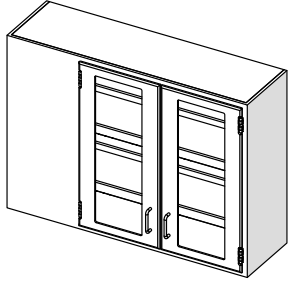

LAS-610(L/R)BG Hinged Framed Glazing Double Door Blind Corner Wall Cabinet

24" Tall Cabinet comes with (1) Fixed Shelf with 1" Spill Containment Lip
30" Tall Cabinet comes with (2) Fixed Shelves with 1" Spill Containment Lip
Note: Specify Left or Right Blind Corner area.

LAS-610LBG-303012

Model	Width	Height	Depth	Model	Width	Height	Depth
LAS-610LBG-302412	42"	24"	12"	LAS-610LBG-303012	42"	30"	12"
LAS-610RBG-302412	42"	24"	12"	LAS-610RBG-303012	42"	30"	12"
LAS-610LBG-362412	48"	24"	12"	LAS-610LBG-363012	48"	30"	12"
LAS-610RBG-362412	48"	24"	12"	LAS-610RBG-363012	48"	30"	12"
LAS-610LBG-422412	54"	24"	12"	LAS-610LBG-423012	54"	30"	12"
LAS-610RBG-422412	54"	24"	12"	LAS-610RBG-423012	54"	30"	12"
LAS-610LBG-482412	60"	24"	12"	LAS-610LBG-483012	60"	30"	12"
LAS-610RBG-482412	60"	24"	12"	LAS-610RBG-483012	60"	30"	12"