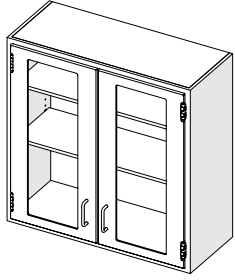

LAS-610 Hinged Solid Double Door Wall Cabinet

LAS-610-302412

24" Tall Cabinet comes with (1) Adjustable Shelf with 1" Spill Containment Lip
 30" Tall Cabinet comes with (2) Adjustable Shelves with 1" Spill Containment Lip

LAS-620 Solid Sliding Double Door Wall Cabinet

LAS-620-303012

24" Tall Cabinet comes with (1) Adjustable Shelf with 1" Spill Containment Lip
 30" Tall Cabinet comes with (2) Adjustable Shelves with 1" Spill Containment Lip
 Note: Recessed handles not available on sliding doors

LAS-610G Hinged Framed Glazing Double Door Wall Cabinet

24" Tall Cabinet comes with (1) Adjustable Shelf with 1" Spill Containment Lip
 30" Tall Cabinet comes with (2) Adjustable Shelves with 1" Spill Containment Lip