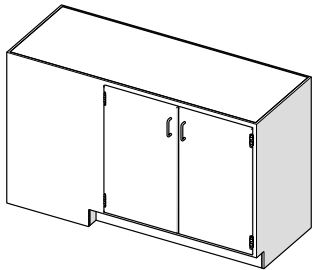

LAS-510(L/R)B Hinged Solid Double Door Left/Right Blind Corner Cabinet

(1) Fixed Shelf with 1" spill Containment Lip

LAS-510LB-363522

Sitting Height				Standing Height			
Model	Width	Height	Depth	Model	Width	Height	Depth
LAS-510LB-302922	52"	29"	22"	LAS-510LB-303522	52"	35"	22"
LAS-510RB-302922	52"	29"	22"	LAS-510RB-303522	52"	35"	22"
LAS-510LB-362922	58"	29"	22"	LAS-510LB-363522	58"	35"	22"
LAS-510RB-362922	58"	29"	22"	LAS-510RB-363522	58"	35"	22"
LAS-510LB-422922	64"	29"	22"	LAS-510LB-423522	64"	35"	22"
LAS-510RB-422922	64"	29"	22"	LAS-510EB-423522	64"	35"	22"
LAS-510LB-482922	70"	29"	22"	LAS-510LB-483522	70"	35"	22"
LAS-510RB-482922	70"	29"	22"	LAS-510RB-483522	70"	35"	22"