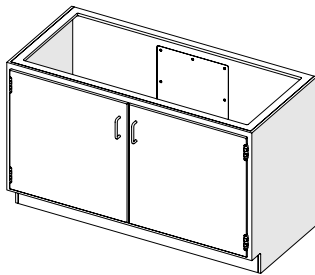

BASE, SINK, VENTED, AND TALL CABINETS

Pictured With Optional Recessed Handles

ABOUT

LAS manufactures multiple variations of standard base cabinets to accommodate countertops, sinks, plumbing, internal ventilation, and fume hoods. All cabinet doors are fastened with single-piece, recessed knuckle hinges and single piece polypropylene pulls. The internal, adjustable shelves are reversible, engineered for a one inch spill containment or a traditional flat surface. Standard base cabinets are available in sitting, standing and ADA compliant heights. The LAS tall cabinets range in height from five to seven feet high. Custom configurations and sizes are available and welcomed.

LAS-500R-182922

Sitting Height

Model	Width	Height	Depth
LAS-500L -182922	18"	29"	22"
LAS-500R-182922	18"	29"	22"
LAS-500L-242922	24"	29"	22"
LAS-500R-242922	24"	29"	22"

Standing Height

Model	Width	Height	Depth
LAS-500L -183522	18"	35"	22"
LAS-500R-183522	18"	35"	22"
LAS-500L-243522	24"	35"	22"
LAS-500R-243522	24"	35"	22"

LAS-510 Hinged Double Door Base Cabinet With Shelf

(1) Adjustable Shelf with 1" Spill Containment Lip

LAS-510-302922

Sitting Height

Model	Width	Height	Depth
LAS-510-302922	30"	29"	22"
LAS-510-362922	36"	29"	22"
LAS-510-422922	42"	29"	22"
LAS-510-482922	48"	29"	22"

Standing Height

Model	Width	Height	Depth
LAS-510-303522	30"	35"	22"
LAS-510-363522	36"	35"	22"
LAS-510-423522	42"	35"	22"
LAS-510-483522	48"	35"	22"

LAS-510S Hinged Double Door Sink Cabinet No Shelf

(1) Removable Plumbing Access Panel