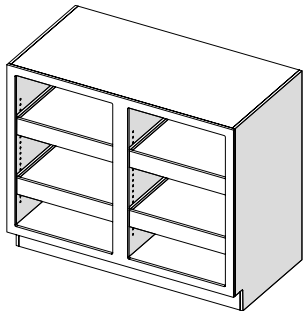

9650 Newton Ave. S
Bloomington, MN 55431

877.410.4910

info@labairesystems.com

www.labairesystems.com

LAS-510V Hinged Vented Double Door 7 Foot Tall Cabinet

LAS-510V-428422

Shelves Have 1" Spill Containment Lip | (1) Fixed Shelf | (4) Adjustable Shelves

Model	Width	Height	Depth
LAS-510V-308422	30"	84"	22"
LAS-510V-368422	36"	84"	22"
LAS-510V-428422	42"	84"	22"
LAS-510V-488422	48"	84"	22"

LAS-510N Open Shelf Bookcase Base Cabinet

LAS-510N-423522

LAS-510N-18 & LAS-510N-24 Models: (2) Adjustable Shelves with 1" Spill Containment Lip
All Other Models: (4) Adjustable Shelves with 1" Spill Containment Lip