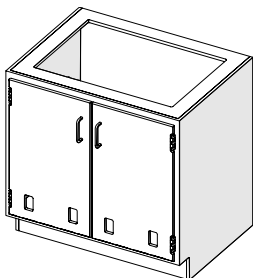

LAS-510 Hinged Double Door Base Cabinet With Shelf

(1) Adjustable Shelf with 1" Spill Containment Lip

LAS-510-302922

Sitting Height

Model	Width	Height	Depth
LAS-510-302922	30"	29"	22"
LAS-510-362922	36"	29"	22"
LAS-510-422922	42"	29"	22"
LAS-510-482922	48"	29"	22"

Standing Height

Model	Width	Height	Depth
LAS-510-303522	30"	35"	22"
LAS-510-363522	36"	35"	22"
LAS-510-423522	42"	35"	22"
LAS-510-483522	48"	35"	22"

LAS-510S Hinged Double Door Sink Cabinet No Shelf

(1) Removable Plumbing Access Panel

LAS-510S-482922

Sitting Height

Model	Width	Height	Depth
LAS-510S-302922	30"	29"	22"
LAS-510S-362922	36"	29"	22"
LAS-510S-422922	42"	29"	22"
LAS-510S-482922	48"	29"	22"

Standing Height

Model	Width	Height	Depth
LAS-510S-303522	30"	35"	22"
LAS-510S-363522	36"	35"	22"
LAS-510S-423522	42"	35"	22"
LAS-510S-483522	48"	35"	22"

LAS-510V Vented Acid Storage Double Door Base Cabinet With Shelf

(1) Adjustable Shelf with 1" Spill Containment Lip | (1) Polypro Vent 2" FPT Half Coupling

LAS-510V-302922

Sitting Height

Model	Width	Height	Depth
LAS-510V-302922	30"	29"	22"
LAS-510V-362922	36"	29"	22"
LAS-510V-422922	42"	29"	22"
LAS-510V-482922	48"	29"	22"