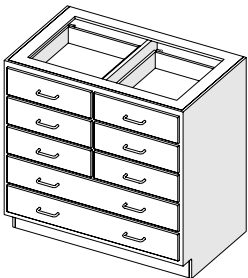

LAS-330 Combination (8) Drawer Base Cabinet

LAS-330-363522

Standing Height

Model	Width	Height	Depth
LAS-330-303522	30"	35"	22"
LAS-330-363522	36"	35"	22"
LAS-330-423522	42"	35"	22"
LAS-330-483522	48"	35"	22"