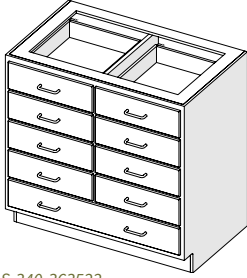

Standing Height

Model	Width	Height	Depth
LAS-240-303522	30"	35"	22"
LAS-240-363522	36"	35"	22"
LAS-240-423522	42"	35"	22"
LAS-240-483522	48"	35"	22"

LAS-330 Combination (8) Drawer Base Cabinet

LAS-330-363522

Standing Height

Model	Width	Height	Depth
LAS-330-303522	30"	35"	22"
LAS-330-363522	36"	35"	22"
LAS-330-423522	42"	35"	22"
LAS-330-483522	48"	35"	22"

LAS-340 Combination (9) Drawer Base Cabinet

LAS-340-363522